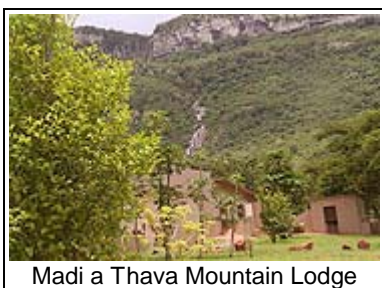

Madi a Thavha Mountain Lodge's co-owner, Marcelle Bosch expressed that, "As a fairly new business, FTSA has helped us to benchmark ourselves against industry best practice. The application and assessment process was very interactive and helped us to improve our operations. Now that we are certified, we expect that the FTSA Trademark will also boost our marketing efforts."

Madi a Thava Mountain Lodge

Madi a Thava Mountain Lodge

Madi a Thava Mountain Lodge

Madi a Thava Mountain Lodge

Madi a Thava Mountain Lodge

Madi a Thava Mountain Lodge

Madi a Thava Mountain Lodge

Madi a Thava Mountain Lodge